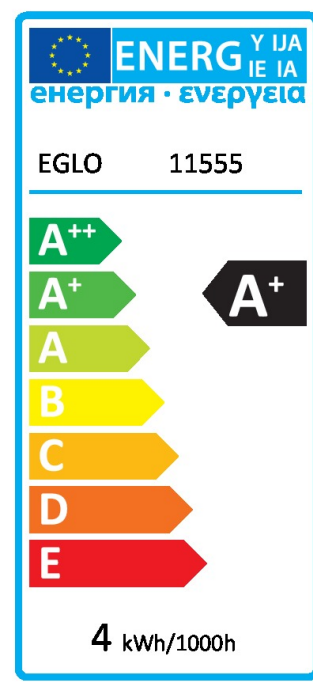

11555

E27

General Features

Article:	11555
Lighting Type:	illuminant
Technology:	LED - HV
Socket:	E27
Shape:	E27-LED-A75
Energy Efficiency:	A+
kWh/1000h:	4
EAN Code:	9002759115555

Dimensions

Depth:	135 mm
Ø:	75 mm

Light Features

Nominal Luminous Flux:	330 lm
Rated Luminous Flux:	330 lm
Colour Temperature:	2200K
Nominal Colour Rendering (CRI):	>80 Ra
Colour consistency Index:	<6

Switching Features

Dimmable:	no
Starting Time:	0.5 sec
Warm-Up Time up to 60%:	1 sec
Switching Cycles:	15000

Technical Features

Nominal Current:	35 mA
Nominal Power:	4.0 W
Rated Power:	4.0 W
Comparison with Incandescent:	30 W
Power Factor:	0.50
Nominal Lifetime:	25000 h
Rated Lifetime:	25000 h
Ambient Temperature:	25 C°

Lumen Maintenance Factor

At end of nominal life:	0.70

LED

Technical changes reserved