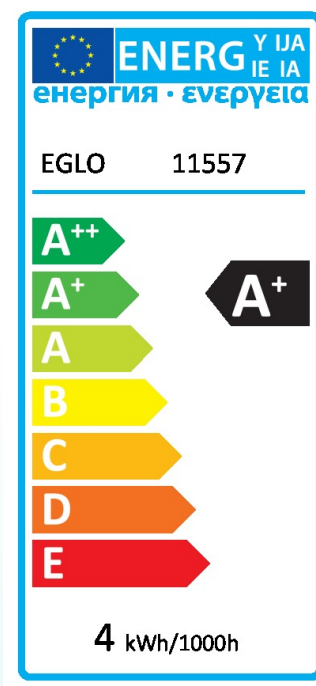

11557

E14

General Features

Article:	11557
Lighting Type:	illuminant
Technology:	LED - HV
Socket:	E14
Shape:	E14-LED-C35
Energy Efficiency:	A+
kWh/1000h:	4
EAN Code:	9002759115579

Dimensions

Depth:	99 mm
Ø:	35 mm

Light Features

Nominal Luminous Flux:	220 lm
Rated Luminous Flux:	220 lm
Colour Temperature:	2200K
Nominal Colour Rendering (CRI):	>80 Ra
Colour consistency Index:	<6

Switching Features

Dimmable:	no
Starting Time:	0.5 sec
Warm-Up Time up to 60%:	1 sec
Switching Cycles:	15000

Technical Features

Nominal Current:	35 mA
Nominal Power:	4.0 W
Rated Power:	4.0 W
Comparison with Incandescent:	22 W
Power Factor:	0.50
Nominal Lifetime:	25000 h
Rated Lifetime:	25000 h
Ambient Temperature:	25 C°

Lumen Maintenance Factor

At end of nominal life:	0.70

LED

Technical changes reserved