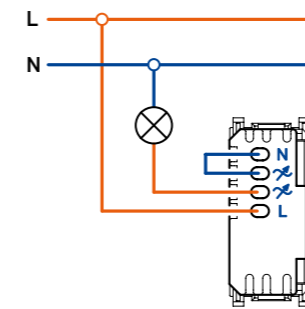

72205

Elektronski regulator za LED
Dimmer for LED