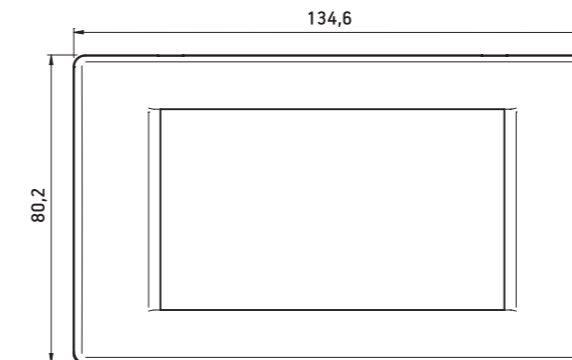

Taster jednostruki  
One-gang switch button

Poklopac maske  
Mask cover

Maska trostruka  
Three-gang frame

Maska četvorstruka  
Four-gang frame

**DIMENSIONS OF SWITCH BUTTONS  
AND COVERING FRAMES**

Taster dvostruki  
Two-gang switch button