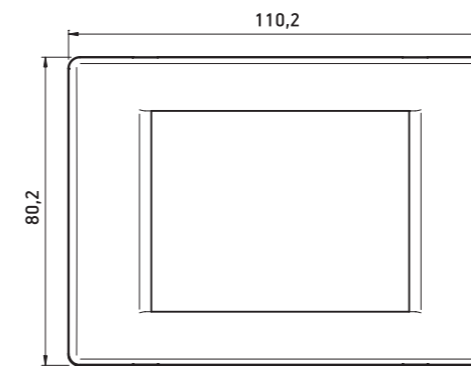

Maska trostruka
Three-gang frame