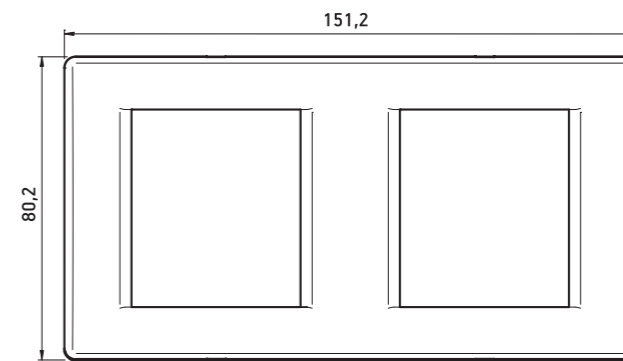

**Multi-gang frame 3x2M vertical**

- For covering of three assemblies with two modules 22,2mm width in horizontal mounted installation boxes Ø60,  
- Installation onto the holding flange by pressing

- art. **65032.0** white
- art. **65032.2** graphite
- art. **65032.3** dark red
- art. **65032.6** gold
- art. **65032.S** silver
- art. **65032.P** metallic blue
- art. **65032.Z** metallic green
- art. **65032.9** beige

**DIMENZIJE VIŠESTRUKIH MASKI**

Maska višestruka 2x2M horizontalna

Multi-gang frame 2x2M horizontal

**DIMENSIONS OF MULTI-GANG FRAMES**

Maska višestruka 2x2M vertikalna

Multi-gang frame 2x2M vertical

Maska višestruka 3x2M horizontalna