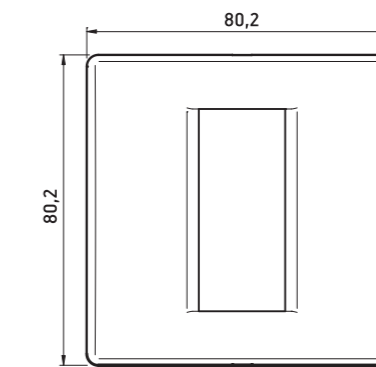

Maska jednostruka
One-gang frame