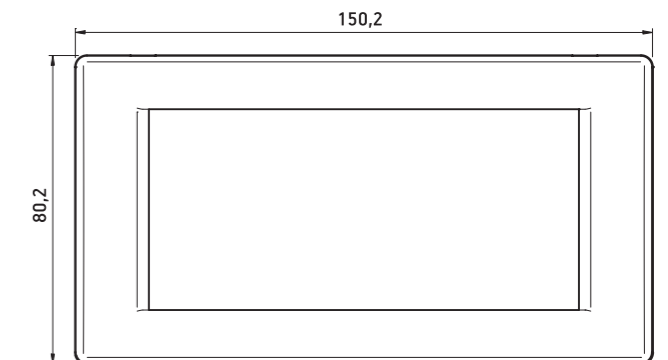

Maska petostruka
Five-gang frame