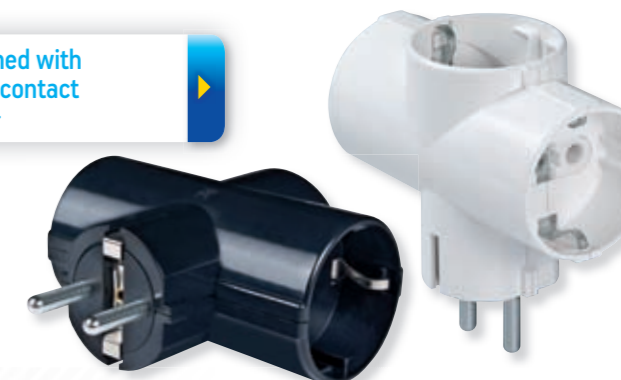

▶ Double pole plug combined with 3 sockets with earthing contact (T - adaptor) 16A 250V~

- Complied with IEC 60884-1,
- Max load 3600W,

art. **320.0** white
art. **320.13** black