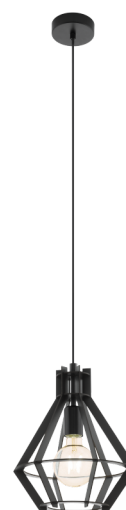

49159 IPSWICH

General Information

Article	49159
Type	pendant luminaire
Collection	other/non-attributable
EAN Code	9002759491598

Dimensions

Height	1100 mm
Diameter	280 mm
Weight	0.655

Illuminant

Socket	E27
Illuminant	E27 excl.
Delivery	excl.
Max. Wattage	1x 60W
Suitable for	A++ - E

Material & Colour

Enclosure Material	steel
Enclosure Colour	black
Glass / Shade Material	wood
Glass / Shade Colour	black

Technical changes reserved

Technical Information

Protection Class	2
Line Voltage	220-240V,50/60Hz
Operation Voltage	220-240V,50/60Hz