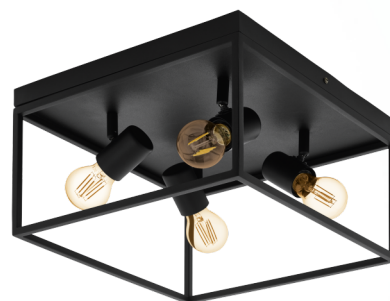

98334 SILENTINA

General Information

Material number	98334
Type	ceiling luminaire
Product segment	Indoor
Theme	sonstige / nicht zuordenbar

Dimensions

Article Height (in mm)	205
Article Width (in mm)	360
Article Length (in mm)	360
Net Weight	3.241 Kilogram

Material & Colour

Enclosure Material	steel
Enclosure Colour	black

Functionality

Switch Type	without switch
Battery	No

Technical Information

Protection Class	1
Mains Voltage	220-240V,50/60Hz
Operation Voltage	220-240V,50/60Hz