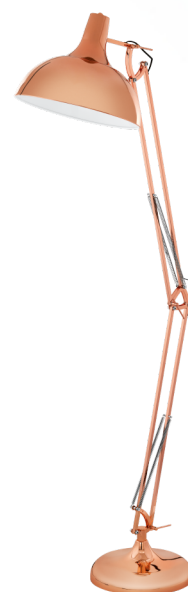

94705 BORGILLIO

General Information

Material number	94705
Type	floor luminaire
Product segment	Indoor
Theme	sonstige / nicht zuordenbar

Dimensions

Article Height (in mm)	1900
Article Length (in mm)	380
Net Weight	14.419 Kilogram
Base Diameter (in mm)	340

Material & Colour

Enclosure Material	steel
Enclosure Colour	copper

Functionality

Switch Type	foot-switch
Battery	No

Technical Information

Protection Degree	IP20
Protection Class	2
Mains Voltage	220-240V,50/60Hz
Operation Voltage	220-240V,50/60Hz
Certificate	ENEC