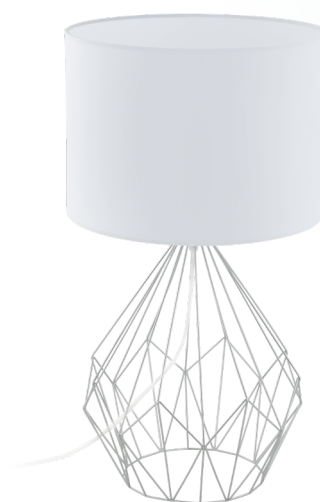

95187 PEDREGAL 1

General Information

Material number	95187
Type	table luminaire
Product segment	Indoor
Theme	sonstige / nicht zuordenbar

Dimensions

Article Height (in mm)	645
Article Diameter (in mm)	350
Net Weight	2.137 Kilogram

Material & Colour

Enclosure Material	steel
Enclosure Colour	chrome
Glass/Shade Material	fabric
Glass/Shade Colour	white

Functionality

Switch Type	in-line switch
Battery	No

Technical Information

Protection Degree	IP20
Protection Class	2
Mains Voltage	220-240V,50/60Hz
Operation Voltage	220-240V,50/60Hz