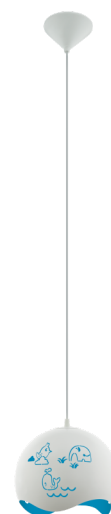

97393 LAURINA

General Information

Material number	97393
Type	pendant luminaire
Product segment	Indoor
Theme	Children

Dimensions

Article Height (in mm)	1200
Article Diameter (in mm)	250
Net Weight	1.16 Kilogram

Material & Colour

Enclosure Material	plastic
Enclosure Colour	white
Cable Colour	ZZKABFA_WS
Glass/Shade Material	steel
Glass/Shade Colour	white, blue

Functionality

Switch Type	without switch
Battery	No

Technical Information

Protection Class	2
Mains Voltage	220-240V,50/60Hz
Operation Voltage	220-240V,50/60Hz

Technical changes reserved