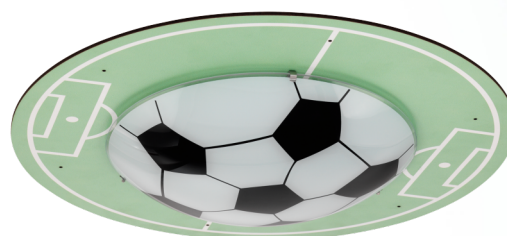

# 97667 TABARA

## General Information

Material number	97667
Type	ceiling luminaire
Product segment	Indoor
Theme	Children

## Dimensions

Article Height (in mm)	80
Article Diameter (in mm)	400
Net Weight	1.209 Kilogram

## Material & Colour

Enclosure Material	wood, steel
Enclosure Colour	green, white
Glass/Shade Material	satin glass
Glass/Shade Colour	design "soccer"