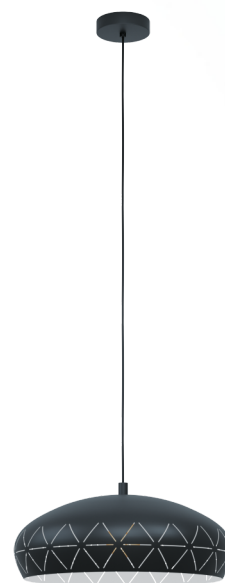

98467 RAMON 1

General Information

Material number	98467
Type	pendant luminaire
Product segment	Indoor
Theme	sonstige / nicht zuordenbar

Dimensions

Article Height (in mm)	1100
Article Diameter (in mm)	400
Net Weight	1.031 Kilogram

Material & Colour

Enclosure Material	steel
Enclosure Colour	black, white
Cable Colour	ZZKABFA_SW

Functionality

Switch Type	without switch
Battery	No

Technical Information

Protection Class	2
Mains Voltage	220-240V,50/60Hz
Operation Voltage	220-240V,50/60Hz

Technical changes reserved

Illuminant 1

Illuminant Type (1)

Illuminant incl. (1)

Socket Type (1)

E27

EXCLUSIVE

E27