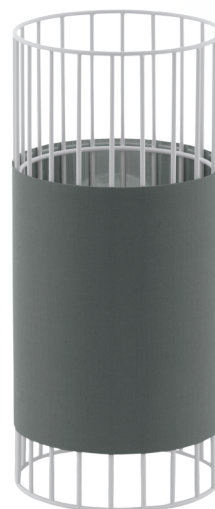

## General Information

Material number	97956
Type	table luminaire
Product segment	Indoor
Theme	sonstige / nicht zuordenbar

## Dimensions

Article Height (in mm)	310
Article Diameter (in mm)	140
Net Weight	0.861 Kilogram

## Material & Colour

Cable Colour	ZZKABFA_WS
Glass/Shade Material	steel, fabric
Glass/Shade Colour	white, grey