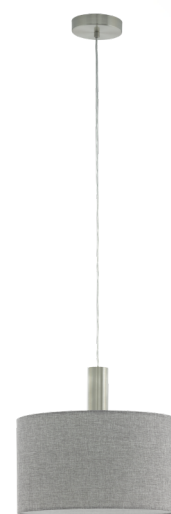

97671 CONCESSA 2

General Information

Material number	97671
Type	pendant luminaire
Product segment	Indoor
Theme	fabric-conzept

Dimensions

Article Height (in mm)	1500
Article Diameter (in mm)	380
Net Weight	1.554 Kilogram

Material & Colour

Enclosure Material	steel
Enclosure Colour	satin nickel
Glass/Shade Material	fabric, linen
Glass/Shade Colour	grey

Functionality

Switch Type	without switch
Battery	No

Technical Information

Protection Class	2
Mains Voltage	220-240V,50/60Hz
Operation Voltage	220-240V,50/60Hz

Illuminant 1

Technical changes reserved