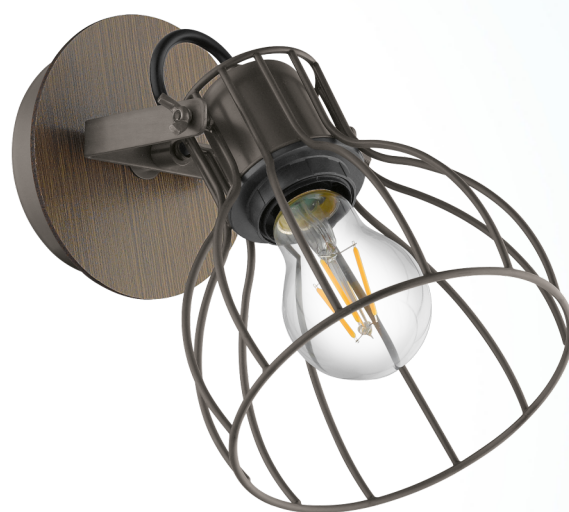

98134 SAMBATELLO

General Information

Material number	98134
Type	spot
Product segment	Indoor
Theme	sonstige / nicht zuordenbar

Dimensions

Article Diameter (in mm)	120
Net Weight	0.652 Kilogram

Material & Colour

Enclosure Material	wood, steel
Enclosure Colour	brown, silver
Glass/Shade Material	steel
Glass/Shade Colour	silver

Functionality

Switch Type	without switch
Battery	No

Technical Information

Protection Class	1
Mains Voltage	220-240V,50/60Hz
Operation Voltage	220-240V,50/60Hz

Technical changes reserved

Illuminant 1

Illuminant Type (1)

Illuminant incl. (1)

Socket Type (1)

E27

EXCLUSIVE

E27