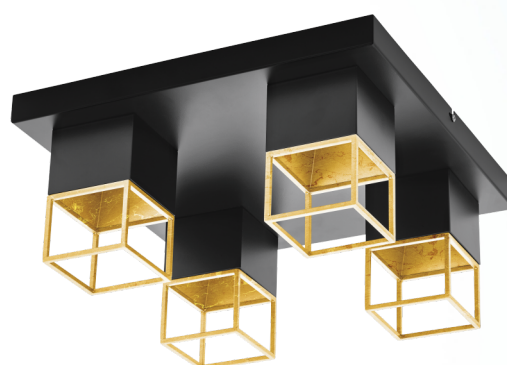

97731 MONTEBALDO

General Information

Material number	97731
Type	ceiling luminaire
Product segment	Indoor
Theme	sonstige / nicht zuordenbar

Dimensions

Article Height (in mm)	170
Article Width (in mm)	380
Article Length (in mm)	380
Net Weight	3.728 Kilogram

Material & Colour

Enclosure Material	steel
Enclosure Colour	black, gold

Functionality

Switch Type	without switch
Battery	No

Technical Information

Protection Class	1
Mains Voltage	220-240V,50/60Hz
Operation Voltage	220-240V,50/60Hz

EGLO	97731
	The luminaire is compatible with bulbs of the energy classes:
A++	} 
A+	
A	
B	
C	
D	
E	
This luminaire is sold with a bulb of the energy class: A+	
874/2012	

Technical changes reserved

Illuminant 1