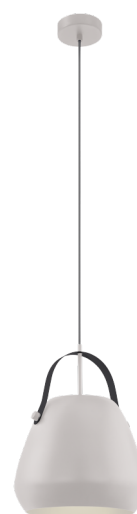

98348 BEDNALL

General Information

Material number	98348
Type	pendant luminaire
Product segment	Indoor
Theme	sonstige / nicht zuordenbar

Dimensions

Article Height (in mm)	1100
Article Diameter (in mm)	290
Net Weight	1.677 Kilogram

Material & Colour

Enclosure Material	steel
Enclosure Colour	grey, black
Cable Colour	ZZKABFA_SW

Functionality

Switch Type	without switch
Battery	No

Technical Information

Protection Class	2
Mains Voltage	220-240V,50/60Hz
Operation Voltage	220-240V,50/60Hz

Technical changes reserved

Illuminant 1

Illuminant Type (1)

Illuminant incl. (1)

Socket Type (1)

E27

EXCLUSIVE

E27