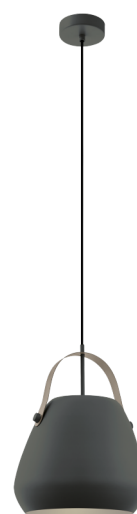

98349 BEDNALL

General Information

Material number	98349
Type	pendant luminaire
Product segment	Indoor
Theme	sonstige / nicht zuordenbar

Dimensions

Article Height (in mm)	1100
Article Diameter (in mm)	290
Net Weight	1.679 Kilogram

Material & Colour

Enclosure Material	steel
Enclosure Colour	umbra grey, pearl grey
Cable Colour	ZZKABFA_SW

Functionality

Switch Type	without switch
Battery	No

Technical Information

Protection Class	2
Mains Voltage	220-240V,50/60Hz
Operation Voltage	220-240V,50/60Hz

Technical changes reserved

Illuminant 1

Illuminant Type (1)

Illuminant incl. (1)

Socket Type (1)

E27

EXCLUSIVE

E27