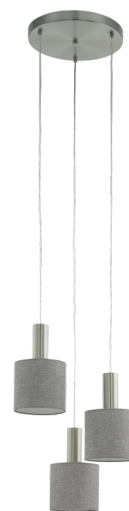

97673 CONCESSA 2

General Information

Material number	97673
Type	pendant luminaire
Product segment	Indoor
Theme	fabric-conzept

Dimensions

Article Height (in mm)	1500
Article Diameter (in mm)	420
Net Weight	3.238 Kilogram

Material & Colour

Enclosure Material	steel
Enclosure Colour	satin nickel
Glass/Shade Material	fabric, linen
Glass/Shade Colour	grey

Functionality

Switch Type	without switch
Battery	No

Technical Information

Protection Class	1
Mains Voltage	220-240V,50/60Hz
Operation Voltage	220-240V,50/60Hz

Illuminant 1

Technical changes reserved