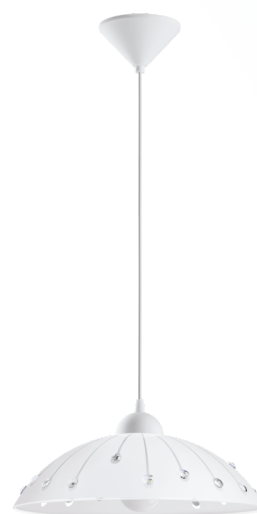

96073 VETRO

General Information

Material number	96073
Type	pendant luminaire
Product segment	Indoor
Theme	sonstige / nicht zuordenbar

Dimensions

Article Height (in mm)	1100
Article Diameter (in mm)	350
Net Weight	1.44 Kilogram

Material & Colour

Enclosure Material	plastic
Enclosure Colour	white
Glass/Shade Material	satin glass, crystal
Glass/Shade Colour	white, clear

Functionality

Switch Type	without switch
Battery	No

Technical Information

Protection Class	2
Mains Voltage	220-240V,50/60Hz
Operation Voltage	220-240V,50/60Hz

Technical changes reserved