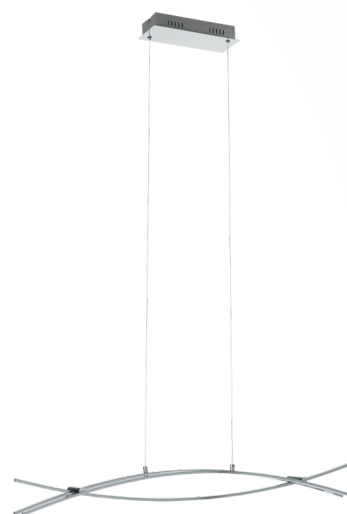

96331 NEVADO

General Information

Material number	96331
Type	pendant luminaire
Product segment	Indoor
Theme	sonstige / nicht zuordenbar

Dimensions

Article Height (in mm)	1100
Article Width (in mm)	80
Article Length (in mm)	900
Net Weight	1.828 Kilogram

Material & Colour

Enclosure Material	aluminium
Enclosure Colour	chrome
Glass/Shade Material	plastic
Glass/Shade Colour	white

Functionality

Switch Type	without switch
Function	LED not replaceable
Battery	No