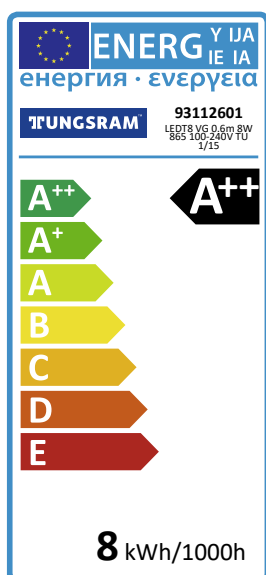

8
kWh/1000h

A++
energy class

125
lumens/watt

LED T8 Value Glass

LEDT8 VG 0.6m 8W 865 100-240V TU
1/15

93112601

Product information

The LED T8 VG Glass range offers safe, reliable and affordable energy saving alternatives to standard Fluorescent T8 lamps. Available in 60cm, 120cm, 150cm and 180cm lengths, GE LED T8s can be quickly fitted as a replacement into luminaires operating on electro-magnetic control gear or on electronic gear with a simple re-wire (for further details see installation guide).

Application areas

Office

Hospitality

Industrial

Product data

Product Code	93112601
Bulb Shape	T8
Bulb Finish	Diffuse
Bulb Diameter [mm]	28
Regulatory comment	CE certified
Nominal Length [mm]	600
Maximum Overall Length [mm]	604
Net weight per piece [g]	0.145
Gross weight per piece [g]	0.215
Operating position	Universal
Mercury Content [mg]	No
RoHS compliant	Yes
Brand	Tungsräm
Cap/Base	G13

Performance data

Nominal/ Rated Beam Angle [°]	200°
Colour Code	865
Colour consistency	<6 steps
Rated Lumens [lm]	1000
Weighted energy consumption [kWh/1000h]	8.0
Rated efficacy [lm/W]	125
Energy efficiency class (EEC)	A++
Rated life L70/B50 [h]	50000
Nominal correlated colour temperature (CCT) [K]	6500
Nominal lumens [lm]	1000
Colour Rendering Index (CRI) [Ra]	80

Electrical data

Nominal lamp power factor...	>0,9
Rated power [W]	8.0
Design Ambient Temperature [°C]	-30...+50°C
Starting time (sec)	<0,5 sec
Number of switching cycles	50000
Dimming Capability	No
Nominal lamp voltage range [V]	100-240
Nominal power [W]	8