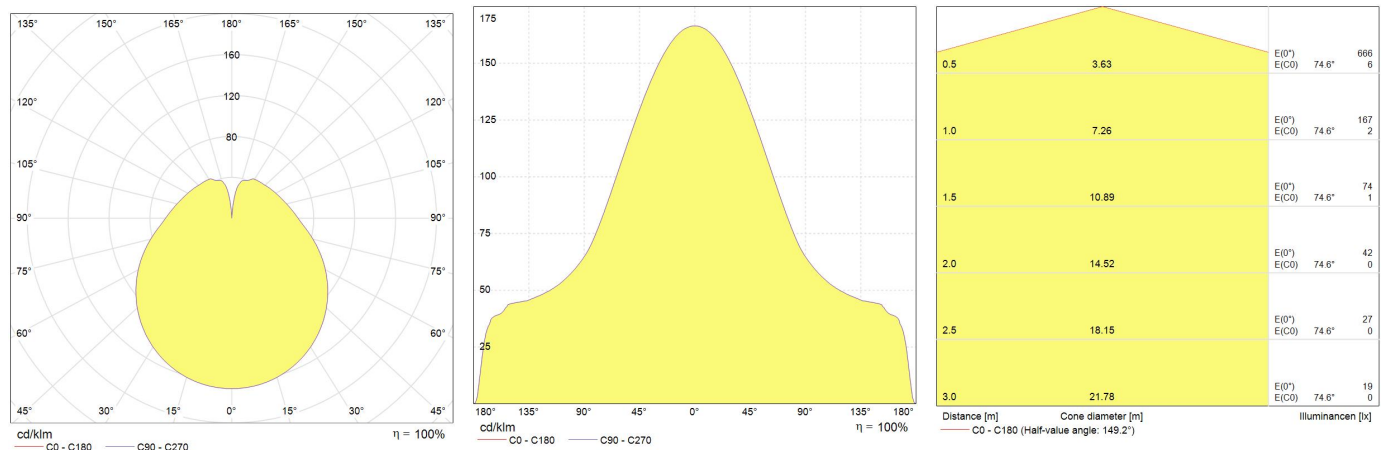

Electrical data

Nominal lamp power factor...	>0,9
Rated power [W]	8.0
Design Ambient Temperature [°C]	-30...+50°C
Starting time (sec)	<0,5 sec
Number of switching cycles	50000
Dimming Capability	No
Nominal lamp voltage range [V]	100-240
Nominal power [W]	8

Logistic data

Shipment	Standard
DUN Code	15994100029745
EAN Code	5994100029748
Pack Quantity	15
Inner pack type	sleeve
Outer pack type	Corrugated box
Outer case size	705*165*105mm
Product status	Available

Light distribution