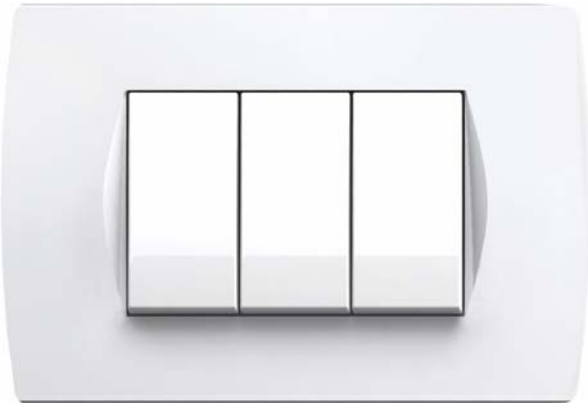

IW bež-sijaj
ivory white

PW bela-sijaj
polar white