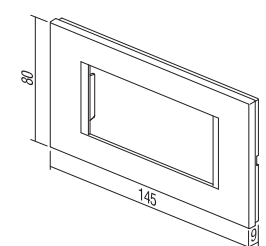

COVER PLATE LINE 4M

- decorative cover plate LINE 4M
- in accordance with EN 60669-1