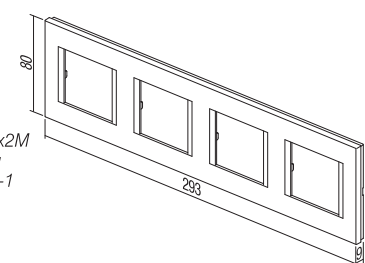

COVER PLATE LINE 4x2M

- decorative cover plate LINE 4x2M
- horizontal or vertical mounting
- in accordance with EN 60669-1