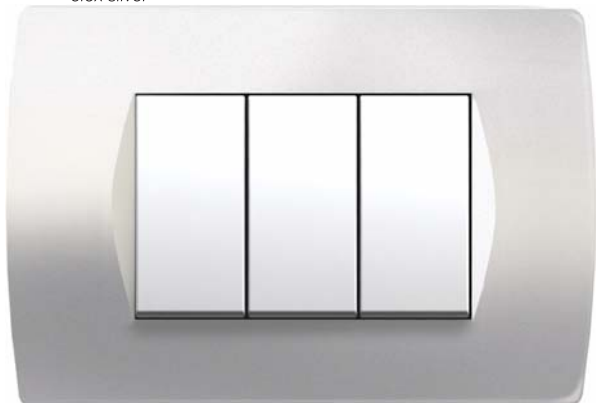

COVER PLATE LINE BATHROOM SET

- decorative cover plate bathroom set LINE
- height 90mm
- in accordance with EN 60669-1

	OL70PW
	OL70NB
	OL70IW
	OL70ES
	OL70SG
	OL70IB
	OL70MG

OKVIR LINE 7M

- dekorativni okvir LINE 7M
- ustreza EN 60669-1

COVER PLATE LINE 7M

- decorative cover plate LINE 7M
- in accordance with EN 60669-1

PW bela-sijaj
polar white

NB črna-sijaj
night black

IW bež-sijaj
ivory white

ES srebrna-mat
elox silver

SG zlata-mat
sand gold