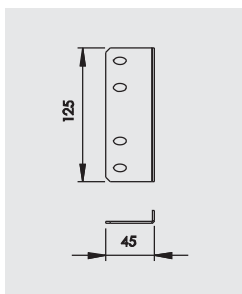

Spojnica lestvičastog nosača kablova tipa E90 H 50mm / Coupling ladder cable trays, type E90 H 50mm